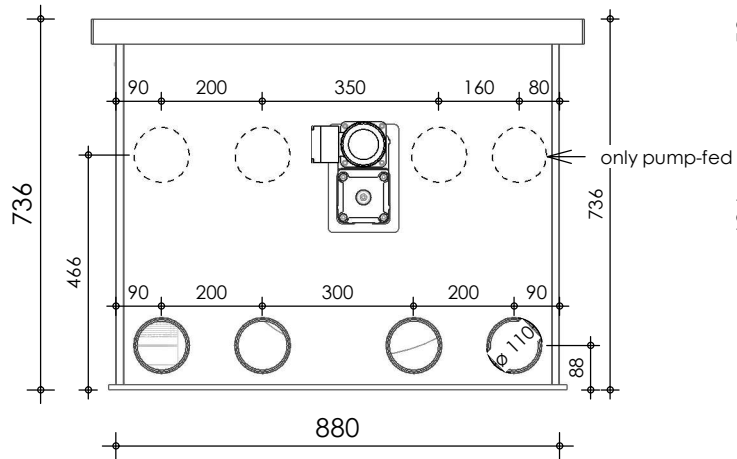

Front view

Right-side view

Rear view

Left-side view

Top view

description:
PP50-P - Drum filter

scale :
1 : 15

date/version :
v. 3

water running height :
120 mm