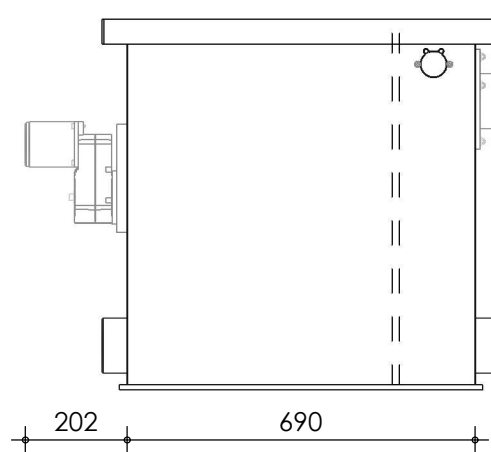

Front view

Right-side view

Rear view

Left-side view

Top view

description:
PP50-P - Drum filter

scale :
1 : 15

date/version :
v. 3

water running height :
120 mm