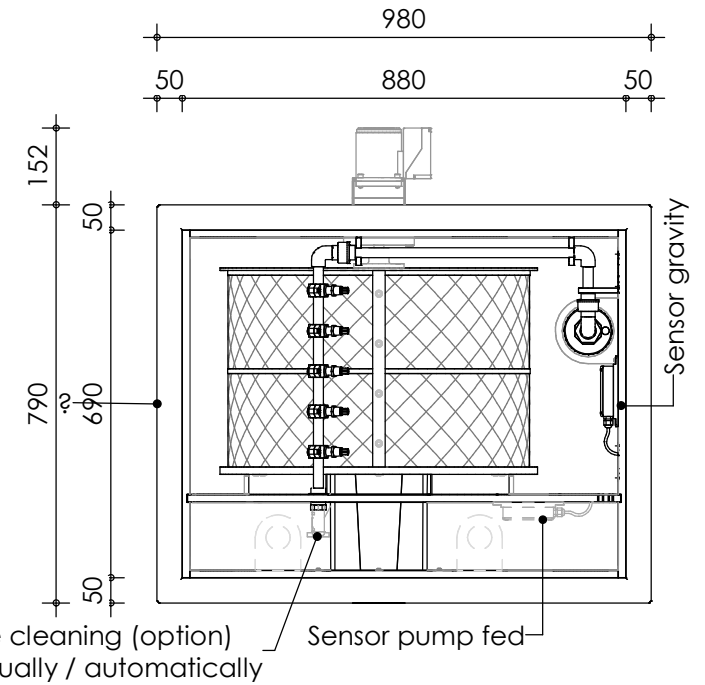

Front view

Right-side view

Rear view

Left-side view

Top view

description:
PP50-P - Drum filter

scale :
1 : 15

date/version :
v. 3

water running height :
120 mm