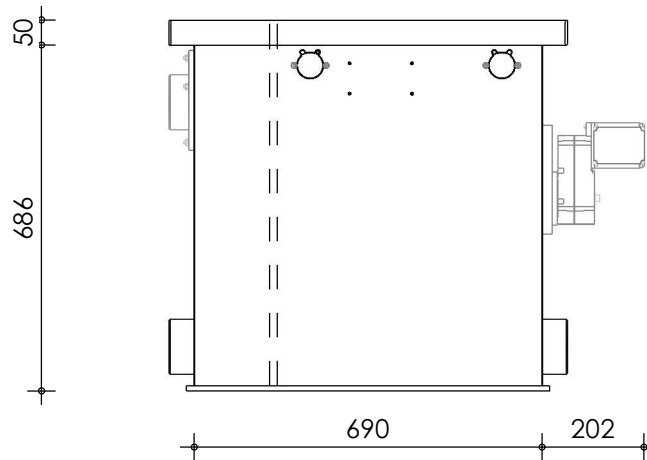

Front view

Right-side view

Rear view

Left-side view

Top view

description:
PP50-P - Drum filter

scale :
1 : 15

date/version :
v. 3

water running height :
120 mm